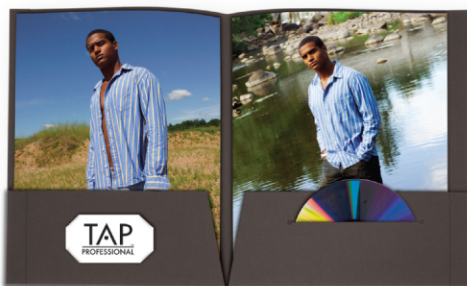

SANDSTONE

SAGE

OATMEAL

A. BROOKE PRINT HOLDER

A. Brooke Print Holder

Matte finish stock with embossed detail; holds up to 18 prints.

sizes: 4 x 6, 5 x 7, 8-1/2 x 11, 11 x 14

colors: Oatmeal, Sage, Sandstone

B. CHESTNUT

B. Chestnut Photo Case

Linen finish stock; holds up to 12 prints.

sizes: 5 x 7, 8 x 10, 8.5 x 11, 11 x 14, 16 x 20

color: Ebony

C. WHEAT PHOTO CASE

C. Wheat Photo Case

Linen finish stock; holds up to 12 prints.

sizes: 5x7, 8x10, 11x14, 16x20

color: Wheat

D. PRESENTATION FOLDER

D. Presentation Folder

2 pockets with business card slits and CD/DVD slits that easily fits into standard file folders.

sizes: 9-3/4 x 11-3/4 holds 8-1/2 x 11

color: Ebony